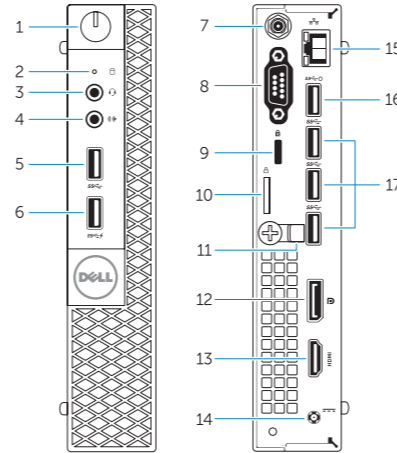

## Features

Caractéristiques | Funcionalidades | Özellikler | الميزات

1. Power button/Power light
2. Hard-drive activity light
3. Microphone connector
4. Line-out connector
5. USB 3.0 connector
6. USB 3.0 connector with PowerShare
7. Antenna SMA connector (optional)
8. Serial/PS2/VGA/DisplayPort connector (optional)
9. Security-cable slot
10. Padlock ring
11. cable holder